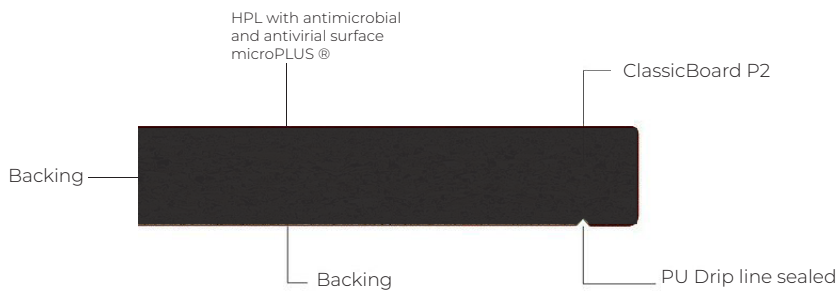

-  39mm thickness
-  Durable
-  Moisture resistant
-  Easy installation
-  Heat resistant
-  Stain resistant
- 7** Seven year limited warranty
- 2** Two working day dispatch
-  3mm rolled edge
-  Manufactured to your specified sizing