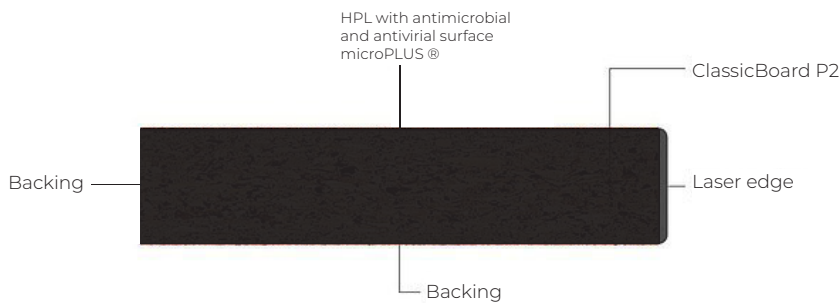

- 39mm thickness
- Heat resistant
- Stain resistant
- Easy installation
- **2** Two working day dispatch
- Durable
- Moisture resistant
- Square profile edge
- **7** 7 Year limited warranty
- Manufactured to your specified sizing

Duropal Streamline Worktops offer high-quality laminate worktops at unbeatable prices. Sourced from the world's most environmentally responsible manufacturer, Amorini New Zealand is proud to offer Duropal high-pressure laminate worktops to our customers.

Tops can be manufactured to your specified sizing direct from our online design center and are available for dispatch within two working days.

To find out how you could be enjoying these high-quality worktops today, contact us or find one of our key distribution business partners located near you.